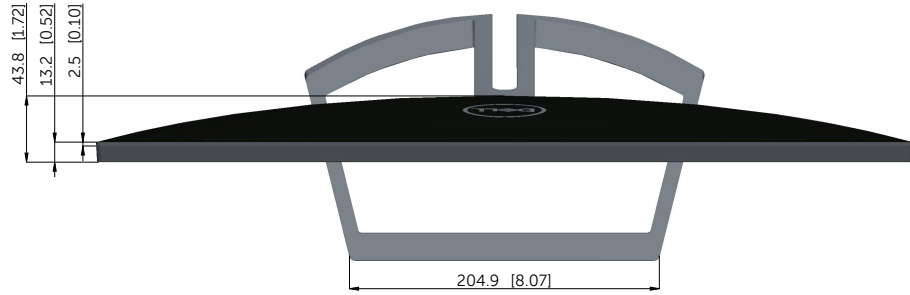

S2418H/S2418HX/S2418HN/S2418NX Outline Dimension

Unit: mm(inch)
 Dimension: Nominal
 Scale: Not to scale

Z=0 Z=22.0 [0.87] Z=16.5 [0.65]