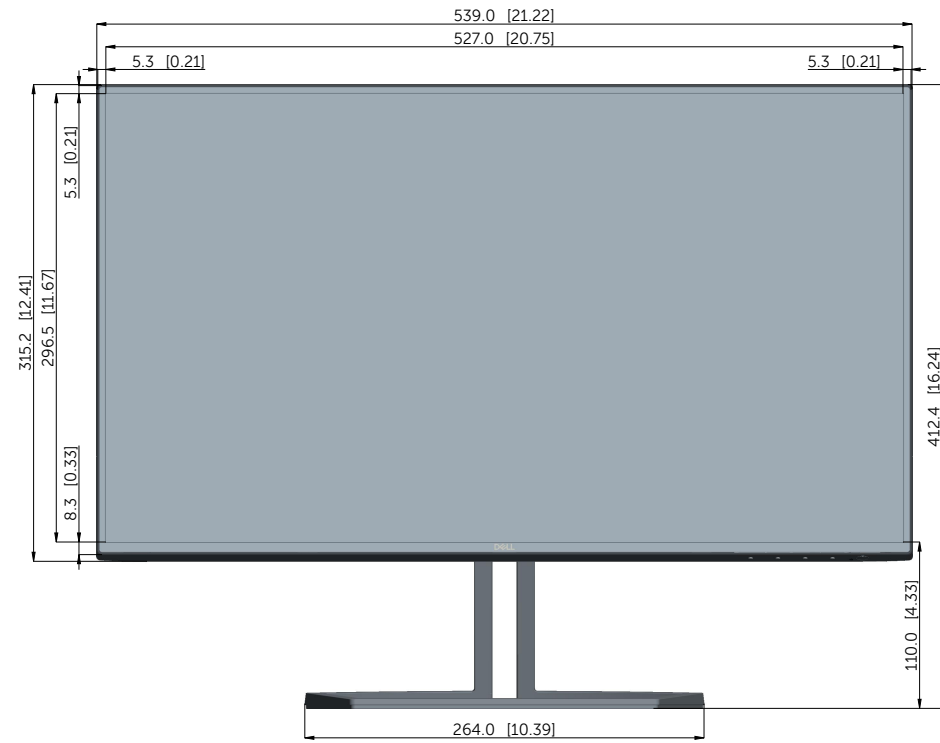

S2418H/S2418HX/S2418HN/S2418NX Outline Dimension

Unit: mm(inch)
 Dimension: Nominal
 Scale: Not to scale

Z=0 Z=22.0 [0.87] Z=16.5 [0.65]